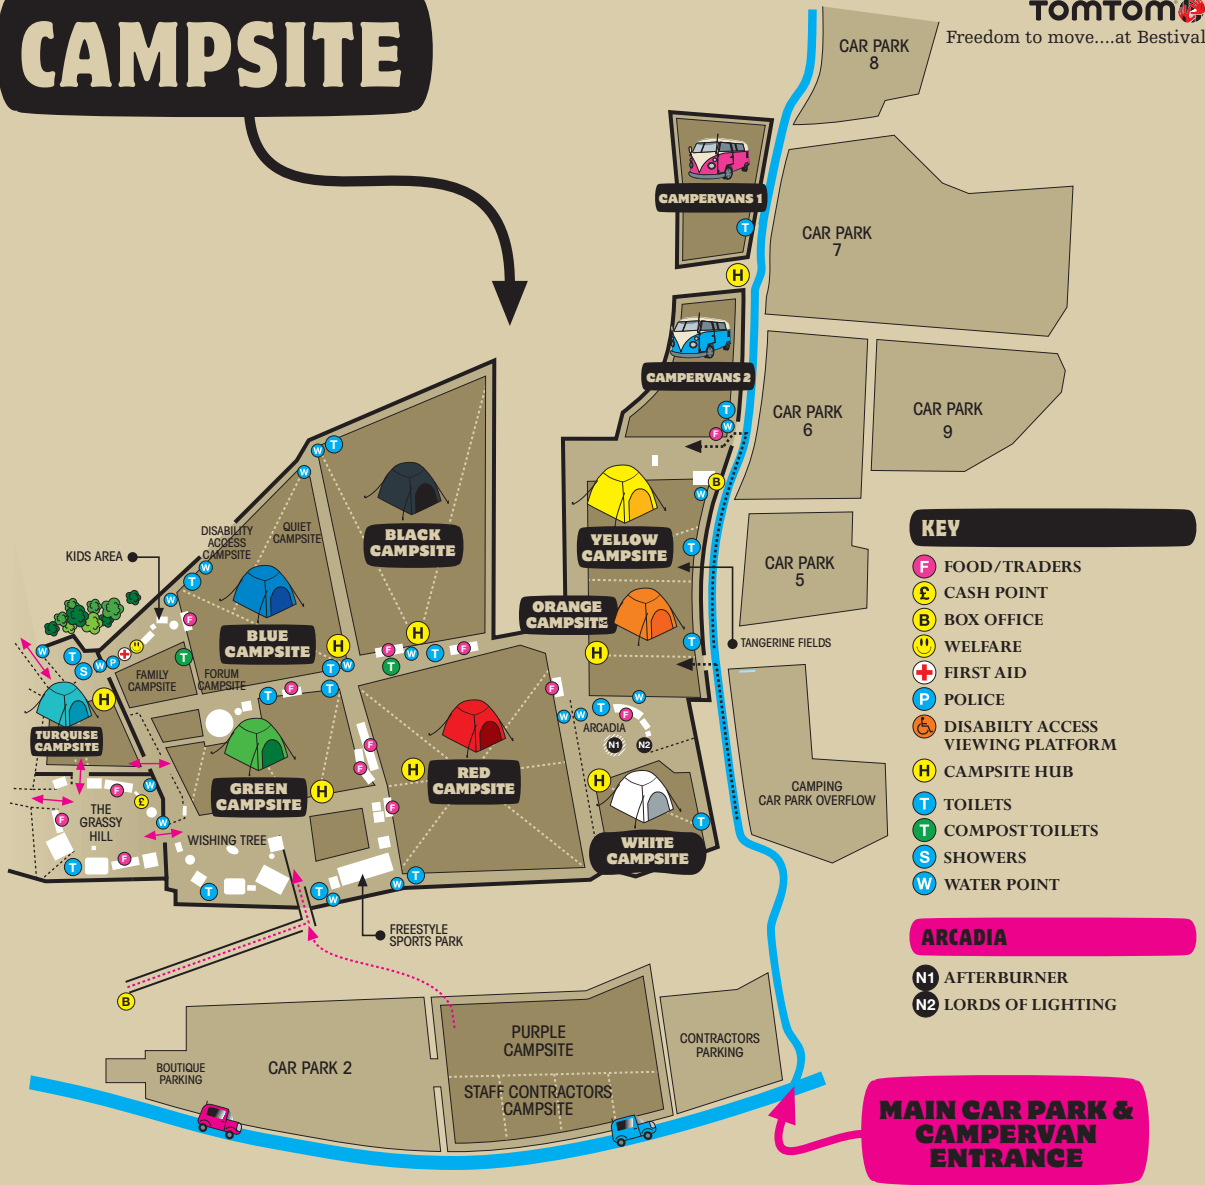

CAMPSITE

KEY

- **F** FOOD/TRADERS
- **£** CASH POINT
- **B** BOX OFFICE
- **U** WELFARE
- **+** FIRST AID
- **P** POLICE
- **♿** DISABILITY ACCESS VIEWING PLATFORM
- **H** CAMPSITE HUB
- **T** TOILETS
- **T** COMPOST TOILETS
- **S** SHOWERS
- **W** WATER POINT

ARCADIA

- **N1** AFTERBURNER
- **N2** LORDS OF LIGHTING

MAIN CAR PARK & CAMPERVAN ENTRANCE